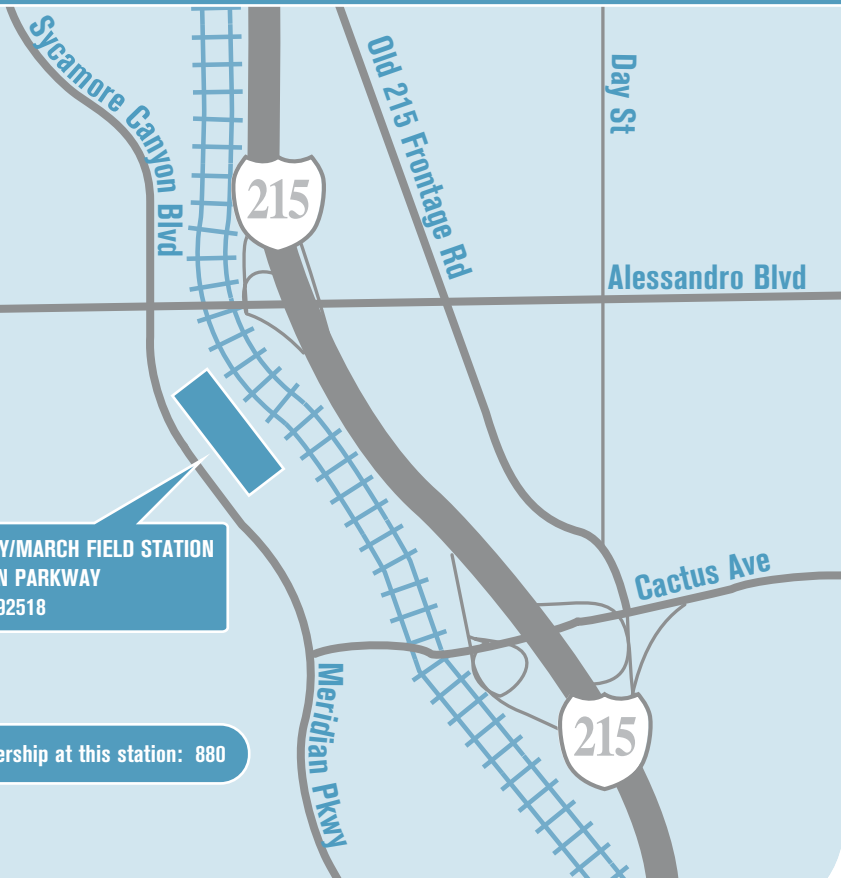

MORENO VALLEY/MARCH FIELD STATION

MORENO VALLEY/MARCH FIELD STATION
14160 MERIDIAN PARKWAY
RIVERSIDE, CA 92518

Projected ridership at this station: 880